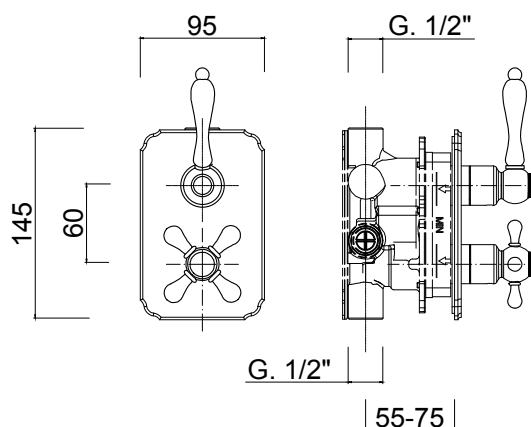

## 8282-PR

**T<sub>38°</sub>** Termostatico  
Thermostatic

**↔** Deviatore 3 vie - 1 entrata 2 uscite  
3-way diverter - 1 inlet 2 outlets

**G-BOX** Box incasso  
Built-in box