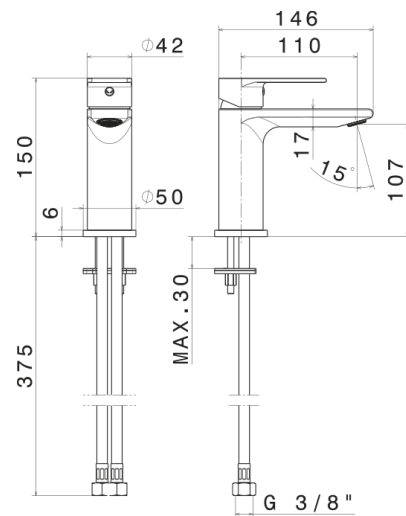

V16011

Single-lever basin mixer without pop-up waste set.

3/8" female connection hoses.

Finishes

B0.010 - Chrome

F0.202 - Matt Black

Technical drawing

VEMA S.r.l.
Via Tommaso Cagnola, 15 - 28024 Gozzano - No
Tel. +39 0322 912018 - Fax +39 0322 953497
info@vemarubinetterie.it