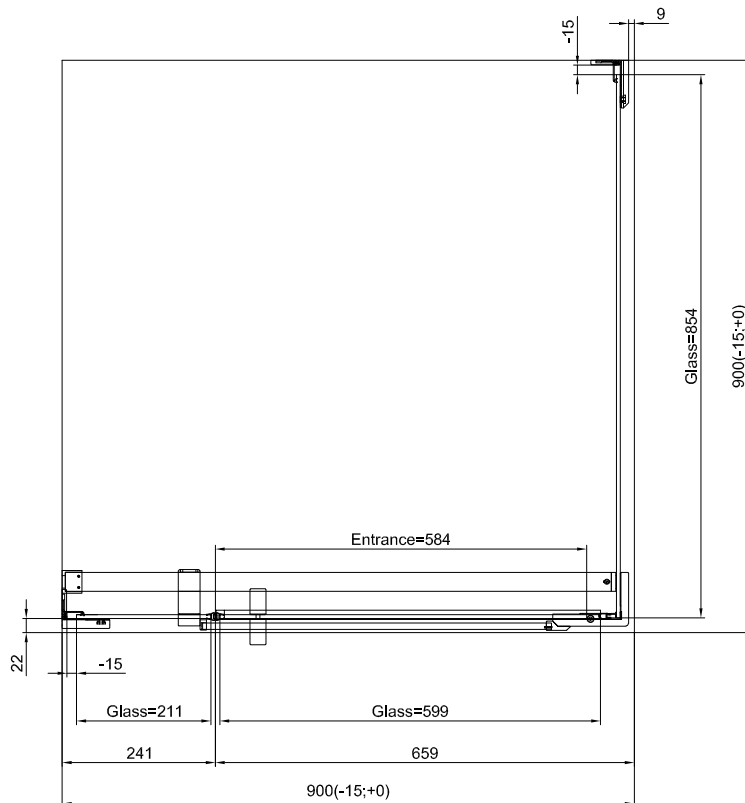

# TECHNICAL INFORMATIONS - DIMENSIONS

Series name  
Cadura

Model name  
CA31C+CAT2

# TECHNICAL INFORMATIONS - DIMENSIONS

**Series name**  
Cadura

**Model name**  
CA31C+CAT2