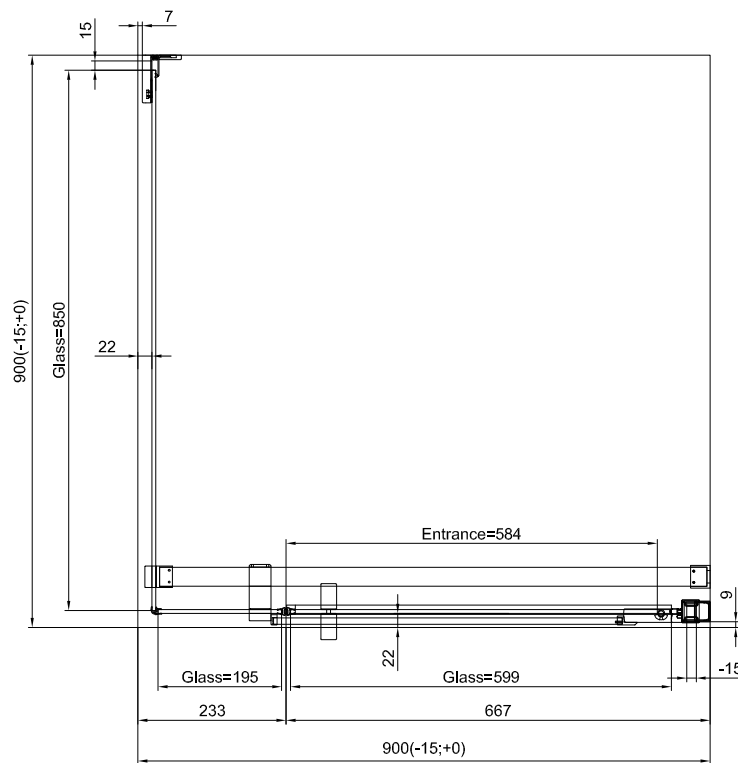

# TECHNICAL INFORMATIONS - DIMENSIONS

Series name  
Cadura

Model name  
CA31C+CAT5