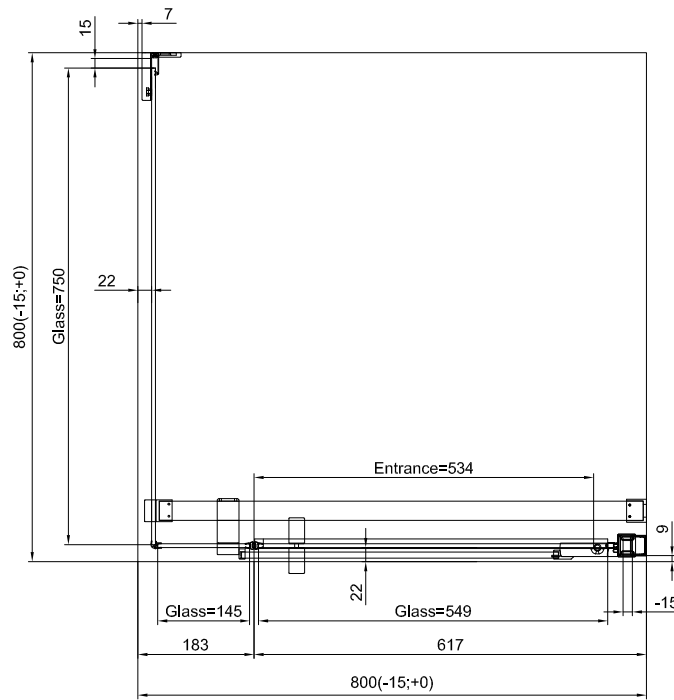

# TECHNICAL INFORMATIONS - DIMENSIONS

Series name  
Cadura

Model name  
CA31C+CAT5