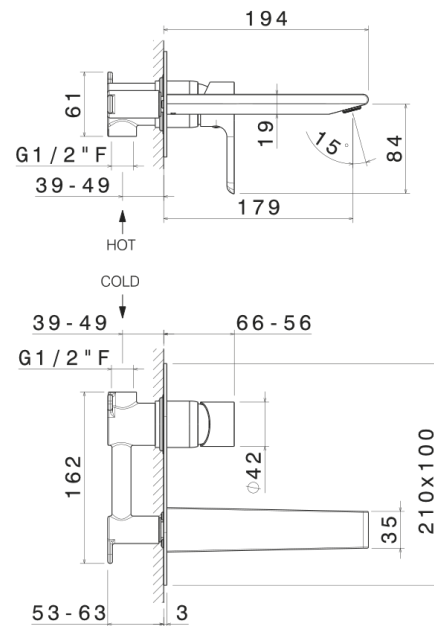

Technical drawing

VEMA S.r.l.
Via Tommaso Cagnola, 15 - 28024 Gozzano - No
Tel. +39 0322 912018 - Fax +39 0322 953497
info@vemarubinetterie.it